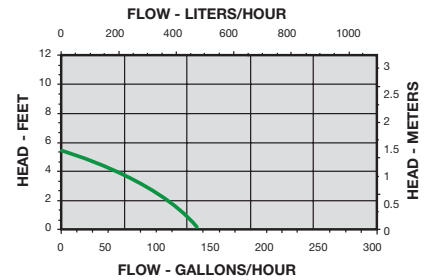

Item No. 566716 Model PES-130-PW

Shut Off	Watts/Amps	Weight	Discharge	Cord (ft)	Repair Kit
5.5	11/.23	1.66	3/8" or 1/2" Barbed	6	-