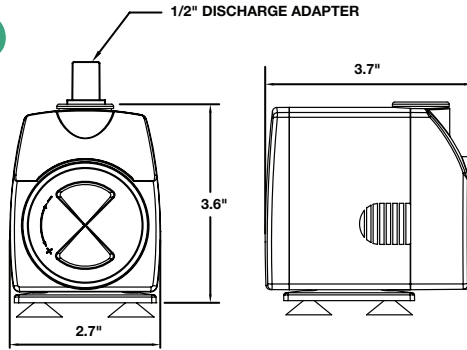

725 GPH Pond Pump

Item No. 566720 Model PES-700-PW

Shut Off	Watts/Amps	Weight	Discharge	Cord (ft)	Repair Kit
8.0	57/73	4.67	3/4" Barbed	15	566506

380 GPH Pond Pump

Item No. 566718 Model PES-380-PW

Shut Off	Watts/Amps	Weight	Discharge	Cord (ft)	Repair Kit
7.0	33/64	3.65	3/8" or 1/2" Barbed	15	-

300 GPH Statuary Fountain Pump

Item No. 566717 Model PES-290-PW

Shut Off	Watts/Amps	Weight	Discharge	Cord (ft)	Repair Kit
6.0	23/.23	3.33	3/8" or 1/2" Barbed	6	-

130 GPH Statuary Fountain Pump

Item No. 566716 Model PES-130-PW

Shut Off	Watts/Amps	Weight	Discharge	Cord (ft)	Repair Kit
5.5	11/.23	1.66	3/8" or 1/2" Barbed	6	-

77 GPH Statuary Fountain Pump

Item No. 566714 Model PES-80-PW

Shut Off	Watts/Amps	Weight	Discharge	Cord (ft)	Repair Kit
3.5	8/.14	1.15	3/8" or 1/2" Barbed	6	-