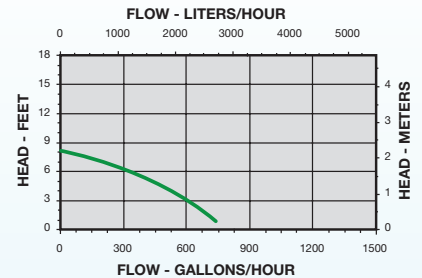

1150 GPH Pond Pump

Item No. 566722 Model PES-1000-PW

Shut Off	Watts/Amps	Weight	Discharge	Cord (ft)	Repair Kit
16.0	110/2.0	9.5	1" MNPT	15	566508

875 GPH Pond Pump

Item No. 566721 Model PES-800-PW

Shut Off	Watts/Amps	Weight	Discharge	Cord (ft)	Repair Kit
11.75	85/95	6.08	3/4" Barbed	15	566507

725 GPH Pond Pump

Item No. 566720 Model PES-700-PW

Shut Off	Watts/Amps	Weight	Discharge	Cord (ft)	Repair Kit
8.0	57/73	4.67	3/4" Barbed	15	566506

380 GPH Pond Pump

Item No. 566718 Model PES-380-PW

Shut Off	Watts/Amps	Weight	Discharge	Cord (ft)	Repair Kit
7.0	33/64	3.65	3/8" or 1/2" Barbed	15	-

300 GPH Statuary Fountain Pump

Item No. 566717 Model PES-290-PW

Shut Off	Watts/Amps	Weight	Discharge	Cord (ft)	Repair Kit
6.0	23/.23	3.33	3/8" or 1/2" Barbed	6	-

130 GPH Statuary Fountain Pump

Item No. 566716 Model PES-130-PW