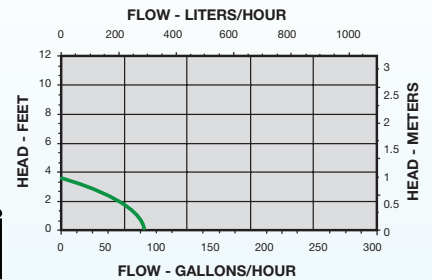

300 GPH Statuary Fountain Pump

Item No. 566717 Model PES-290-PW

Shut Off	Watts/Amps	Weight	Discharge	Cord (ft)	Repair Kit
6.0	23/.23	3.33	3/8" or 1/2" Barbed	6	-

130 GPH Statuary Fountain Pump

Item No. 566716 Model PES-130-PW

Shut Off	Watts/Amps	Weight	Discharge	Cord (ft)	Repair Kit
5.5	11/.23	1.66	3/8" or 1/2" Barbed	6	-

77 GPH Statuary Fountain Pump

Item No. 566714 Model PES-80-PW

Shut Off	Watts/Amps	Weight	Discharge	Cord (ft)	Repair Kit
3.5	8/.14	1.15	3/8" or 1/2" Barbed	6	-