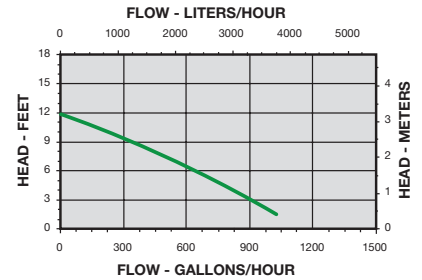

1150 GPH Pond Pump

Item No. 566722 Model PES-1000-PW

Shut Off	Watts/Amps	Weight	Discharge	Cord (ft)	Repair Kit
16.0	110/2.0	9.5	1" MNPT	15	566508

875 GPH Pond Pump

Item No. 566721 Model PES-800-PW

Shut Off	Watts/Amps	Weight	Discharge	Cord (ft)	Repair Kit
11.75	85/95	6.08	3/4" Barbed	15	566507

725 GPH Pond Pump

Item No. 566720 Model PES-700-PW

Shut Off	Watts/Amps	Weight	Discharge	Cord (ft)	Repair Kit
8.0	57/73	4.67	3/4" Barbed	15	566506

380 GPH Pond Pump

Item No. 566718 Model PES-380-PW

Shut Off	Watts/Amps	Weight	Discharge	Cord (ft)	Repair Kit
7.0	33/64	3.65	3/8" or 1/2" Barbed	15	-

300 GPH Statuary Fountain Pump

Item No. 566717 Model PES-290-PW

Shut Off	Watts/Amps	Weight	Discharge	Cord (ft)	Repair Kit
6.0	23/.23	3.33	3/8" or 1/2" Barbed	6	-

130 GPH Statuary Fountain Pump

Item No. 566716 Model PES-130-PW