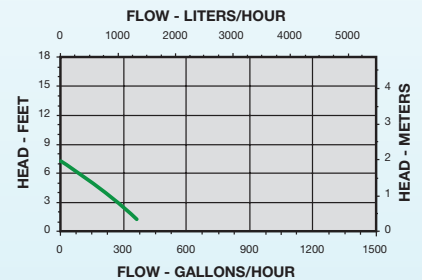

1150 GPH Pond Pump

Item No. 566722 Model PES-1000-PW

Shut Off	Watts/Amps	Weight	Discharge	Cord (ft)	Repair Kit
16.0	110/2.0	9.5	1" MNPT	15	566508

875 GPH Pond Pump

Item No. 566721 Model PES-800-PW

Shut Off	Watts/Amps	Weight	Discharge	Cord (ft)	Repair Kit
11.75	85/95	6.08	3/4" Barbed	15	566507

725 GPH Pond Pump

Item No. 566720 Model PES-700-PW

Shut Off	Watts/Amps	Weight	Discharge	Cord (ft)	Repair Kit
8.0	57/73	4.67	3/4" Barbed	15	566506

380 GPH Pond Pump

Item No. 566718 Model PES-380-PW

Shut Off	Watts/Amps	Weight	Discharge	Cord (ft)	Repair Kit
7.0	33/64	3.65	3/8" or 1/2" Barbed	15	-

300 GPH Statuary Fountain Pump

Item No. 566717 Model PES-290-PW

Shut Off	Watts/Amps	Weight	Discharge	Cord (ft)	Repair Kit
6.0	23/.23	3.33	3/8" or 1/2" Barbed	6	-

130 GPH Statuary Fountain Pump

Item No. 566716 Model PES-130-PW