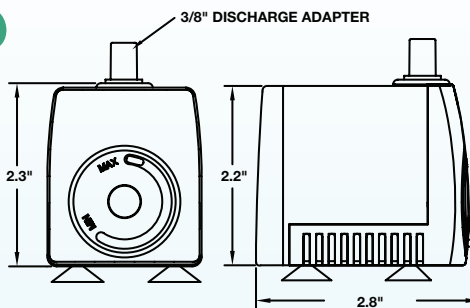

725 GPH Pond Pump

Item No. 566720 Model PES-700-PW

Shut Off	Watts/Amps	Weight	Discharge	Cord (ft)	Repair Kit
8.0	57/73	4.67	3/4" Barbed	15	566506

380 GPH Pond Pump

Item No. 566718 Model PES-380-PW

Shut Off	Watts/Amps	Weight	Discharge	Cord (ft)	Repair Kit
7.0	33/64	3.65	3/8" or 1/2" Barbed	15	-

300 GPH Statuary Fountain Pump

Item No. 566717 Model PES-290-PW

Shut Off	Watts/Amps	Weight	Discharge	Cord (ft)	Repair Kit
6.0	23/.23	3.33	3/8" or 1/2" Barbed	6	-

130 GPH Statuary Fountain Pump

Item No. 566716 Model PES-130-PW

Shut Off	Watts/Amps	Weight	Discharge	Cord (ft)	Repair Kit
5.5	11/.23	1.66	3/8" or 1/2" Barbed	6	-

77 GPH Statuary Fountain Pump

Item No. 566714 Model PES-80-PW

Shut Off	Watts/Amps	Weight	Discharge	Cord (ft)	Repair Kit
3.5	8/.14	1.15	3/8" or 1/2" Barbed	6	-