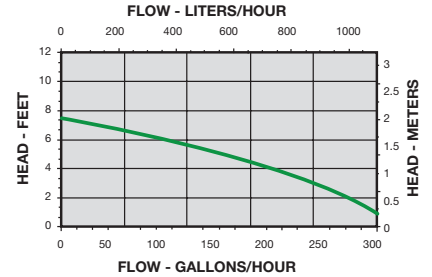

725 GPH Pond Pump

Item No. 566720 Model PES-700-PW

Shut Off	Watts/Amps	Weight	Discharge	Cord (ft)	Repair Kit
8.0	57/73	4.67	3/4" Barbed	15	566506

380 GPH Pond Pump

Item No. 566718 Model PES-380-PW

Shut Off	Watts/Amps	Weight	Discharge	Cord (ft)	Repair Kit
7.0	33/64	3.65	3/8" or 1/2" Barbed	15	-

300 GPH Statuary Fountain Pump

Item No. 566717 Model PES-290-PW

Shut Off	Watts/Amps	Weight	Discharge	Cord (ft)	Repair Kit
6.0	23/.23	3.33	3/8" or 1/2" Barbed	6	-

130 GPH Statuary Fountain Pump

Item No. 566716 Model PES-130-PW