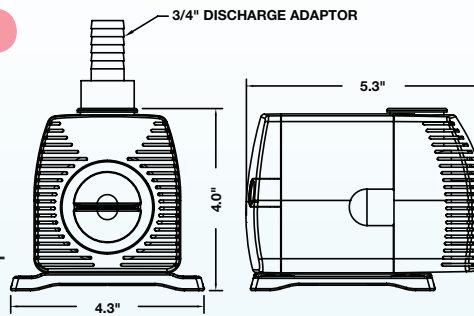

1150 GPH Pond Pump

Item No. 566722 Model PES-1000-PW

Shut Off	Watts/Amps	Weight	Discharge	Cord (ft)	Repair Kit
16.0	110/2.0	9.5	1" MNPT	15	566508

875 GPH Pond Pump

Item No. 566721 Model PES-800-PW

Shut Off	Watts/Amps	Weight	Discharge	Cord (ft)	Repair Kit
11.75	85/95	6.08	3/4" Barbed	15	566507

725 GPH Pond Pump

Item No. 566720 Model PES-700-PW

Shut Off	Watts/Amps	Weight	Discharge	Cord (ft)	Repair Kit
8.0	57/73	4.67	3/4" Barbed	15	566506

380 GPH Pond Pump

Item No. 566718 Model PES-380-PW

Shut Off	Watts/Amps	Weight	Discharge	Cord (ft)	Repair Kit
7.0	33/64	3.65	3/8" or 1/2" Barbed	15	-

300 GPH Statuary Fountain Pump

Item No. 566717 Model PES-290-PW

Shut Off	Watts/Amps	Weight	Discharge	Cord (ft)	Repair Kit
6.0	23/.23	3.33	3/8" or 1/2" Barbed	6	-

130 GPH Statuary Fountain Pump

Item No. 566716 Model PES-130-PW

Shut Off	Watts/Amps	Weight	Discharge	Cord (ft)	Repair Kit
5.5	11/.23	1.66	3/8" or 1/2" Barbed	6	-

77 GPH Statuary Fountain Pump

Item No. 566714 Model PES-80-PW

Shut Off	Watts/Amps	Weight	Discharge	Cord (ft)	Repair Kit
3.5	8/.14	1.15	3/8" or 1/2" Barbed	6	-