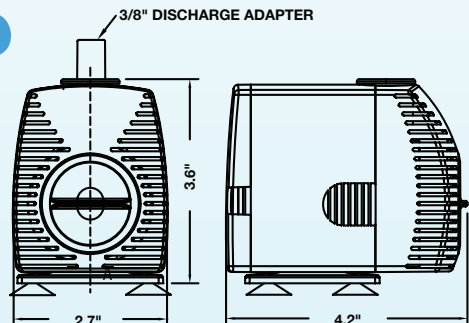

725 GPH Pond Pump

Item No. 566720 Model PES-700-PW

Shut Off	Watts/Amps	Weight	Discharge	Cord (ft)	Repair Kit
8.0	57/73	4.67	3/4" Barbed	15	566506

380 GPH Pond Pump

Item No. 566718 Model PES-380-PW

Shut Off	Watts/Amps	Weight	Discharge	Cord (ft)	Repair Kit
7.0	33/64	3.65	3/8" or 1/2" Barbed	15	-

300 GPH Statuary Fountain Pump

Item No. 566717 Model PES-290-PW

Shut Off	Watts/Amps	Weight	Discharge	Cord (ft)	Repair Kit
6.0	23/.23	3.33	3/8" or 1/2" Barbed	6	-

130 GPH Statuary Fountain Pump

Item No. 566716 Model PES-130-PW

Shut Off	Watts/Amps	Weight	Discharge	Cord (ft)	Repair Kit
5.5	11/.23	1.66	3/8" or 1/2" Barbed	6	-

77 GPH Statuary Fountain Pump

Item No. 566714 Model PES-80-PW

Shut Off	Watts/Amps	Weight	Discharge	Cord (ft)	Repair Kit
3.5	8/.14	1.15	3/8" or 1/2" Barbed	6	-