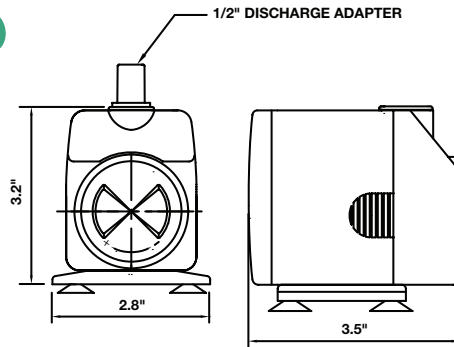

725 GPH Pond Pump

Item No. 566720 Model PES-700-PW

Shut Off	Watts/Amps	Weight	Discharge	Cord (ft)	Repair Kit
8.0	57/73	4.67	3/4" Barbed	15	566506

380 GPH Pond Pump

Item No. 566718 Model PES-380-PW

Shut Off	Watts/Amps	Weight	Discharge	Cord (ft)	Repair Kit
7.0	33/64	3.65	3/8" or 1/2" Barbed	15	-

300 GPH Statuary Fountain Pump

Item No. 566717 Model PES-290-PW

Shut Off	Watts/Amps	Weight	Discharge	Cord (ft)	Repair Kit
6.0	23/.23	3.33	3/8" or 1/2" Barbed	6	-

130 GPH Statuary Fountain Pump

Item No. 566716 Model PES-130-PW

Shut Off	Watts/Amps	Weight	Discharge	Cord (ft)	Repair Kit
5.5	11/.23	1.66	3/8" or 1/2" Barbed	6	-

77 GPH Statuary Fountain Pump

Item No. 566714 Model PES-80-PW

Shut Off	Watts/Amps	Weight	Discharge	Cord (ft)	Repair Kit
3.5	8/.14	1.15	3/8" or 1/2" Barbed	6	-