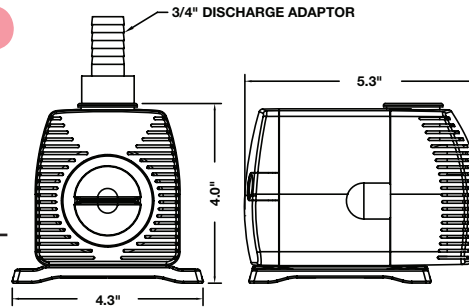

1150 GPH Pond Pump

Item No. 566722 Model PES-1000-PW

Shut Off	Watts/Amps	Weight	Discharge	Cord (ft)	Repair Kit
16.0	110/2.0	9.5	1" MNPT	15	566508

875 GPH Pond Pump

Item No. 566721 Model PES-800-PW

Shut Off	Watts/Amps	Weight	Discharge	Cord (ft)	Repair Kit
11.75	85/95	6.08	3/4" Barbed	15	566507

725 GPH Pond Pump

Item No. 566720 Model PES-700-PW

Shut Off	Watts/Amps	Weight	Discharge	Cord (ft)	Repair Kit
8.0	57/73	4.67	3/4" Barbed	15	566506

380 GPH Pond Pump

Item No. 566718 Model PES-380-PW

Shut Off	Watts/Amps	Weight	Discharge	Cord (ft)	Repair Kit
7.0	33/64	3.65	3/8" or 1/2" Barbed	15	-

300 GPH Statuary Fountain Pump

Item No. 566717 Model PES-290-PW

Shut Off	Watts/Amps	Weight	Discharge	Cord (ft)	Repair Kit
6.0	23/.23	3.33	3/8" or 1/2" Barbed	6	-

130 GPH Statuary Fountain Pump

Item No. 566716 Model PES-130-PW

Shut Off	Watts/Amps	Weight	Discharge	Cord (ft)	Repair Kit
5.5	11/.23	1.66	3/8" or 1/2" Barbed	6	-

77 GPH Statuary Fountain Pump

Item No. 566714 Model PES-80-PW

Shut Off	Watts/Amps	Weight	Discharge	Cord (ft)	Repair Kit
3.5	8/.14	1.15	3/8" or 1/2" Barbed	6	-