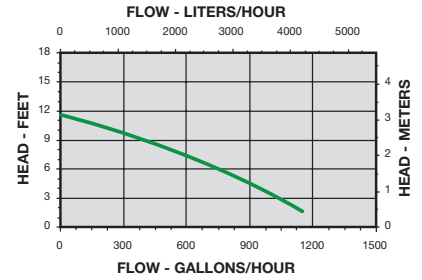

1150 GPH Pond Pump

Item No. 566722 Model PES-1000-PW

Shut Off	Watts/Amps	Weight	Discharge	Cord (ft)	Repair Kit
16.0	110/2.0	9.5	1" MNPT	15	566508

875 GPH Pond Pump

Item No. 566721 Model PES-800-PW

Shut Off	Watts/Amps	Weight	Discharge	Cord (ft)	Repair Kit
11.75	85/95	6.08	3/4" Barbed	15	566507

725 GPH Pond Pump

Item No. 566720 Model PES-700-PW

Shut Off	Watts/Amps	Weight	Discharge	Cord (ft)	Repair Kit
8.0	57/73	4.67	3/4" Barbed	15	566506

380 GPH Pond Pump

Item No. 566718 Model PES-380-PW

Shut Off	Watts/Amps	Weight	Discharge	Cord (ft)	Repair Kit
7.0	33/64	3.65	3/8" or 1/2" Barbed	15	-

300 GPH Statuary Fountain Pump

Item No. 566717 Model PES-290-PW

Shut Off	Watts/Amps	Weight	Discharge	Cord (ft)	Repair Kit
6.0	23/.23	3.33	3/8" or 1/2" Barbed	6	-

130 GPH Statuary Fountain Pump

Item No. 566716 Model PES-130-PW