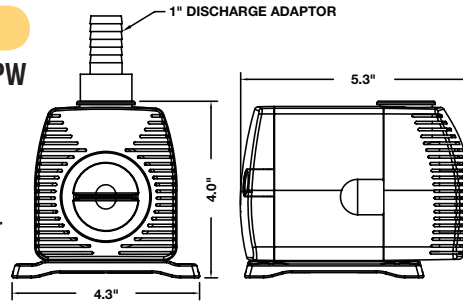

1150 GPH Pond Pump

Item No. 566722 Model PES-1000-PW

Shut Off	Watts/Amps	Weight	Discharge	Cord (ft)	Repair Kit
16.0	110/2.0	9.5	1" MNPT	15	566508

875 GPH Pond Pump

Item No. 566721 Model PES-800-PW

Shut Off	Watts/Amps	Weight	Discharge	Cord (ft)	Repair Kit
11.75	85/95	6.08	3/4" Barbed	15	566507

725 GPH Pond Pump

Item No. 566720 Model PES-700-PW

Shut Off	Watts/Amps	Weight	Discharge	Cord (ft)	Repair Kit
8.0	57/73	4.67	3/4" Barbed	15	566506

380 GPH Pond Pump

Item No. 566718 Model PES-380-PW

Shut Off	Watts/Amps	Weight	Discharge	Cord (ft)	Repair Kit
7.0	33/64	3.65	3/8" or 1/2" Barbed	15	-

300 GPH Statuary Fountain Pump

Item No. 566717 Model PES-290-PW

Shut Off	Watts/Amps	Weight	Discharge	Cord (ft)	Repair Kit
6.0	23/.23	3.33	3/8" or 1/2" Barbed	6	-

130 GPH Statuary Fountain Pump

Item No. 566716 Model PES-130-PW

Shut Off	Watts/Amps	Weight	Discharge	Cord (ft)	Repair Kit
5.5	11/.23	1.66	3/8" or 1/2" Barbed	6	-

77 GPH Statuary Fountain Pump

Item No. 566714 Model PES-80-PW

Shut Off	Watts/Amps	Weight	Discharge	Cord (ft)	Repair Kit
3.5	8/.14	1.15	3/8" or 1/2" Barbed	6	-